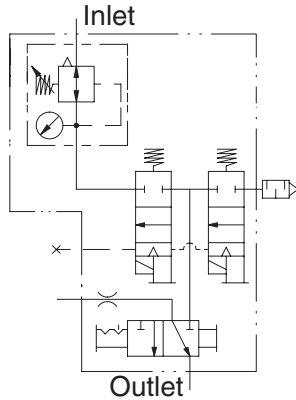

### Economy 3/4" Fill-dump

**Dimensions - inches (mm)**

Height	Width	Length	Weight lb (kg)
4.2 (107)	7.5 (191)	5.7 (145)	6.0 (2.8)

\* For BSPP threads add "D" prefix to the model number, e.g., D3900A1018W.

**3900A1018Z** (110 volts AC)  
**3900A1018W** (24 volts DC)

#### GENERAL:

Ross has added a new, more economical, automatic counterbalance assembly to its proven family of products. The 3900A1018 unit has been designed to provide basic pressure control (fill/dump) to accumulators feeding the counterbalance cylinders.