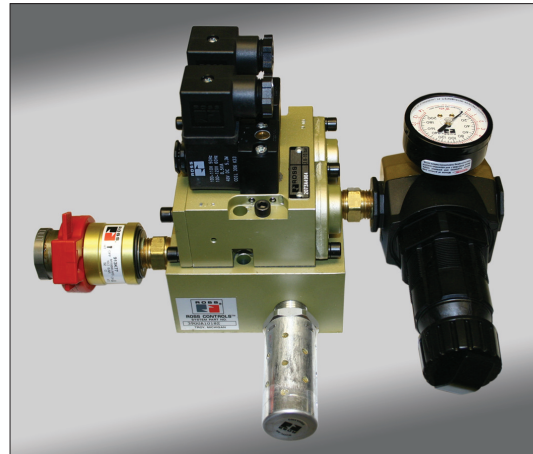

### Economy 3/4" Fill-dump

**Dimensions - inches (mm)**

Height	Width	Length	Weight lb (kg)
4.2 (107)	7.5 (191)	5.7 (145)	6.0 (2.8)

\* For BSPP threads add "D" prefix to the model number, e.g., D3900A1018W.

#### GENERAL:

Ross has added a new, more economical, automatic counterbalance assembly to its proven family of products. The 3900A1018 unit has been designed to provide basic pressure control (fill/dump) to accumulators feeding the counterbalance cylinders.

Automatic pressure adjustments are possible in combination with a transducer (mounted on the accumulator), the pressure controls and our fill/dump solenoids. A manual regulator attached to the inlet allows for manual pressure control, if required. A low profile lockout valve keeps the unit compact and provides a lockout/tagout point for system maintenance. Automatic counterbalance adjustments during die changes improve part quality and reduce wear.

#### FEATURES:

- Interfaces with controls to monitor/maintain correct counterbalance pressure
- 3/4" units furnished with DIN electrical connections
- 1" & 1 1/4" units furnished with Brad Harrison connectors