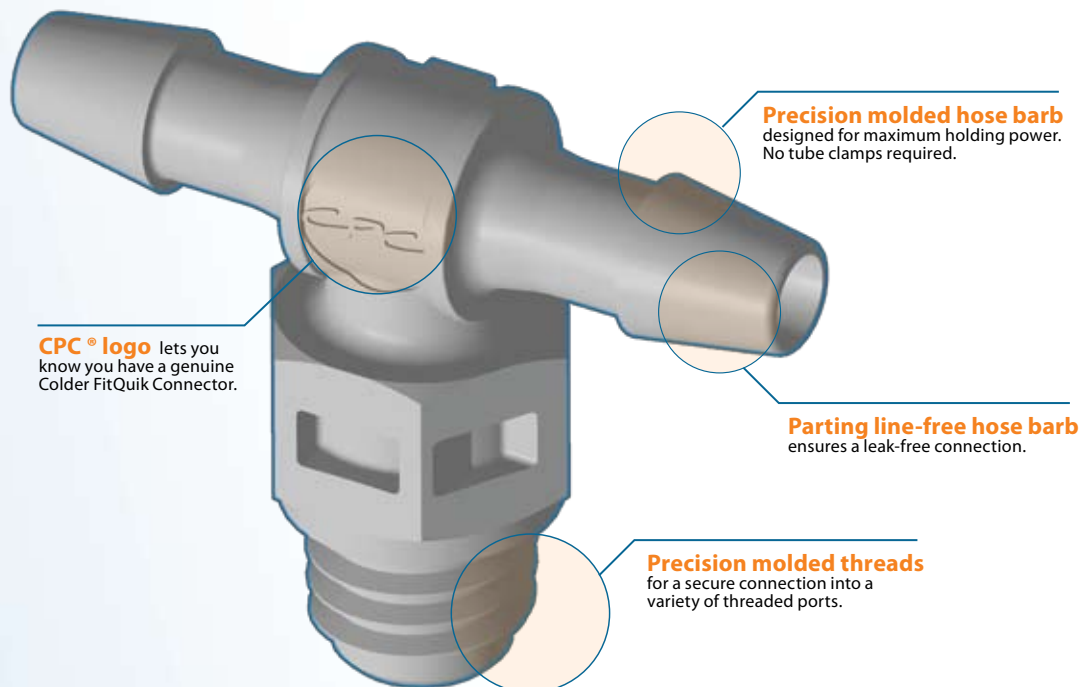

## FitQuik™ Connectors

FitQuik™ Connectors from Colder Products Company are high quality fittings for leak-free tubing connections. These precision molded fittings are designed to eliminate tubing leak points in applications such as medical devices, analytical instrumentation or air-driven equipment.

## Designed to Fit

Quality FitQuik™ Connectors are instrumentation grade fittings that ensure a secure fit in even the most demanding applications. These fittings feature precise hose barbs and thread forms to ensure the right fit, every time.