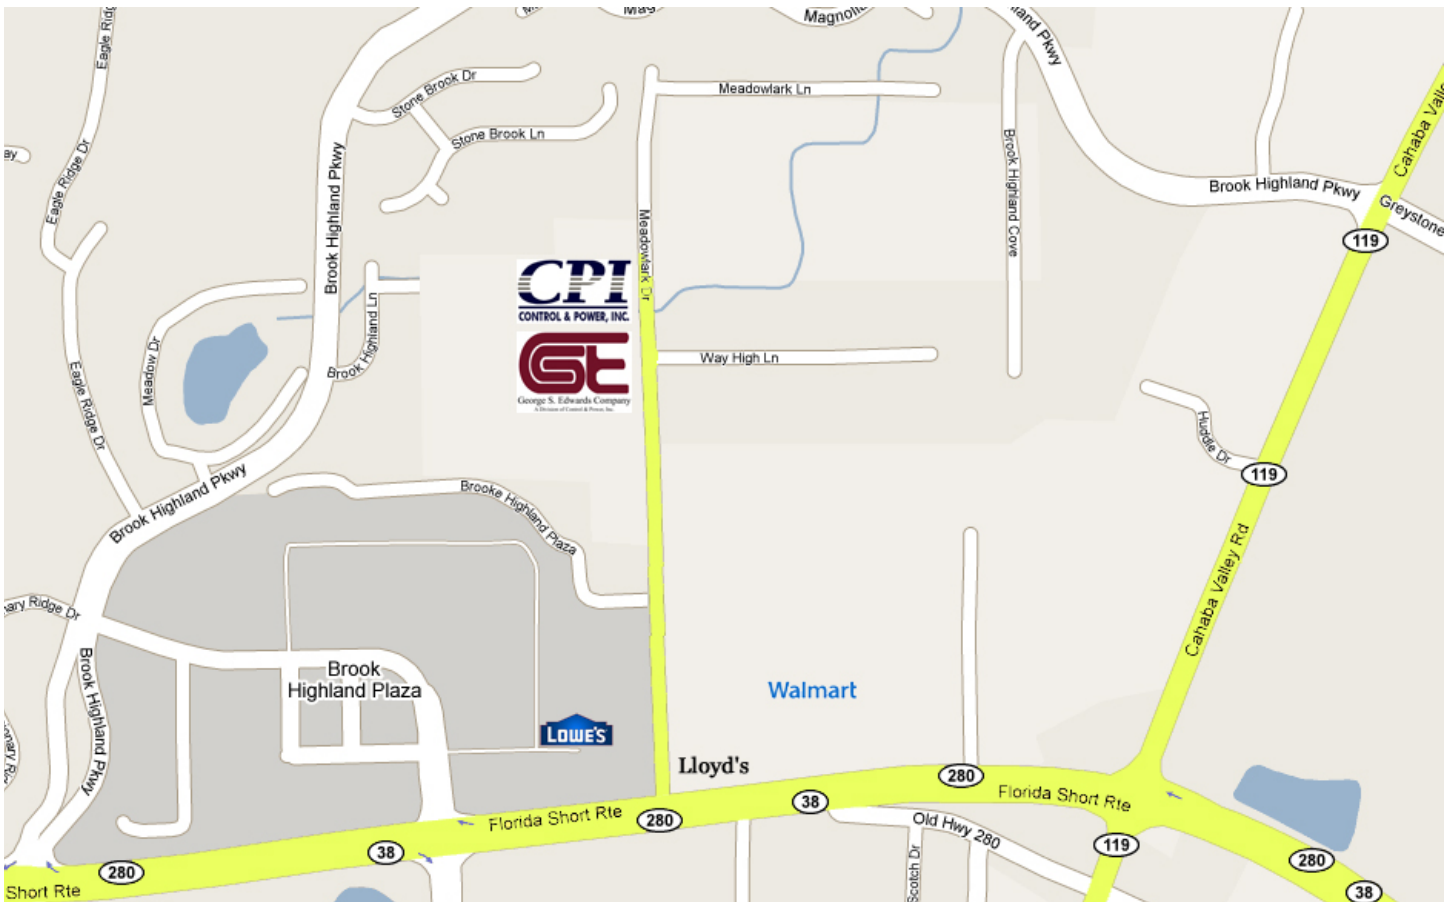

SOLUTIONS FOR INDUSTRY

CONTROLS • INSTRUMENTATION • AUTOMATION

ASCO ASHCROFT ATLAS BELLOFRAM BIMBA BINMASTER COLDER EDCO ENIDINE FLOWLINE FRAME-WORLD HUMPHREY
KOBOLD METAL WORK MID-WEST PARKER PRECISION DIGITAL ROSS CONTROLS SNAP-TITE TRD WATTS WIKA WORCESTER

VISIT US AT WWW.CONTROLANDPOWER.COM

PHONE: (877)835-5274 • SALES FAX: (205)870-7015

Where is Control & Power, Inc.?

Where is George S. Edwards Company?

Where can I spend the night?

Control & Power, Inc..
7042 Meadowlark Drive
Birmingham, AL 35242
Phone: (877) 835-5274

George S. Edwards Company
7042 Meadowlark Drive
Birmingham, AL 35242
Phone: (800) 239-8890

Page 1 is a close-up map of the final turn off of U.S. Highway 280 onto Meadowlark Drive. From U.S. Highway 280, turn LEFT if EAST bound or RIGHT if WEST bound. Lloyds Restaurant is on the corner of U.S. 280 and Meadowlark Drive, between the rear entrance of Lowes and the side entrance of Wal-Mart.

Page 2 is a larger map of the Inverness Area and shows some hotels with contact information.

Please call us with any questions.....